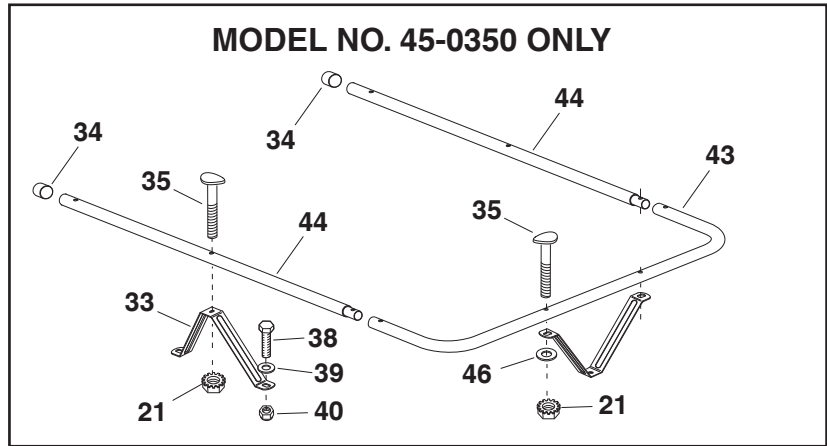

REPAIR PARTS FOR CART MODEL NO'S. 45-0350, 45-0351

REPAIR PARTS FOR CART MODEL NO'S. 45-0350, 45-0351

REF	PART NO	DESCRIPTION	45-0350	45-0351
1	25112	Cart Body	2	2
2	23502	Tailgate	1	1
3	62458	Tailgate Reinforcement Bracket	1	1
4	23548	Tailgate Guide	2	2
5	23492	Front Panel	1	1
6	25106	Wheel Support	1	1
7	24497	Latch Stand Bracket	1	1
8	24498	Latch Lock Lever	1	1
9	23014	Hitch Bracket	1	1
10	25114	Draw Bar Tongue	1	1
11	25107	Axle, 1" Dia.	1	1
12	23484	Front Corner Cap	2	2
13	43594	Wheel, 16/6.5" x 8.00 (45-0351)	—	4
	48906	Wheel, 18/9.5" x 8.00 (45-0350)	4	—
14	43093	Cotter Pin, 1/8" Dia. x 1-1/2" *	6	6
15	43601	Washer, Flat 1" (Thin)	20	20
16	43014	Hub Cap	6	6
17	43866	Hex Bolt, 1/4-20 x 5/8" *	21	25
18	43343	Hair Cotter Pin, 1/8 (#4) *	1	1
20	43814	Truss Hd. Bolt, 5/16-18 x 3/4" Lg. *	12	12
21	46980	Hex Nut, 5/16-18 (SEMS)	10	2
22	43001	Hex Bolt, 3/8-16 x 1" Lg. *	1	1
24	HA21362	Nylock Nut, 3/8-16 *	1	1
25	47408	Extension Spring	1	1
26	47622	Spring Puller Tool	1	1
27	47407	Hex Bolt, 5/16-18 x 4" *	1	1
28	47810	Nylock Nut, 5/16-18*	13	13
29	43884	Hitch Pin	1	1
30	64873	Walking Beam (Includes #44488)	2	2
31	44488	Wheel Bearing	4	4
32	46289	Spacer (45-0350)	4	—
	44678	Spacer (45-0351)	—	4
33	25111	Rail Brace	7	—
34	44481	Vinyl Cap	2	—
35	44947	Curved Hd. Bolt, 5/16-18 x 1-5/8"	8	—
38	43012	Hex Bolt, 1/4-20 x 3/4"	13	—
39	43088	Flat Washer, 1/4"	13	—
40	47189	Nylock Nut, 1/4"	34	25
41	1540-58	Washer, 1.03" x 1.38" x .120" (Thick)	4	—
42	48949	Protective Edging Strip	2	—
43	48951	Front Rail	1	—
44	48950	Side Rail	2	—
45	44488	Wheel Bearing (#43594 Wheel)	—	8
	65408	Wheel Bearing Kit (#48906 Wheel)	4	—
46	43081	Flat Washer, 5/16"	2	—
	48902	Owner's Manual	1	1