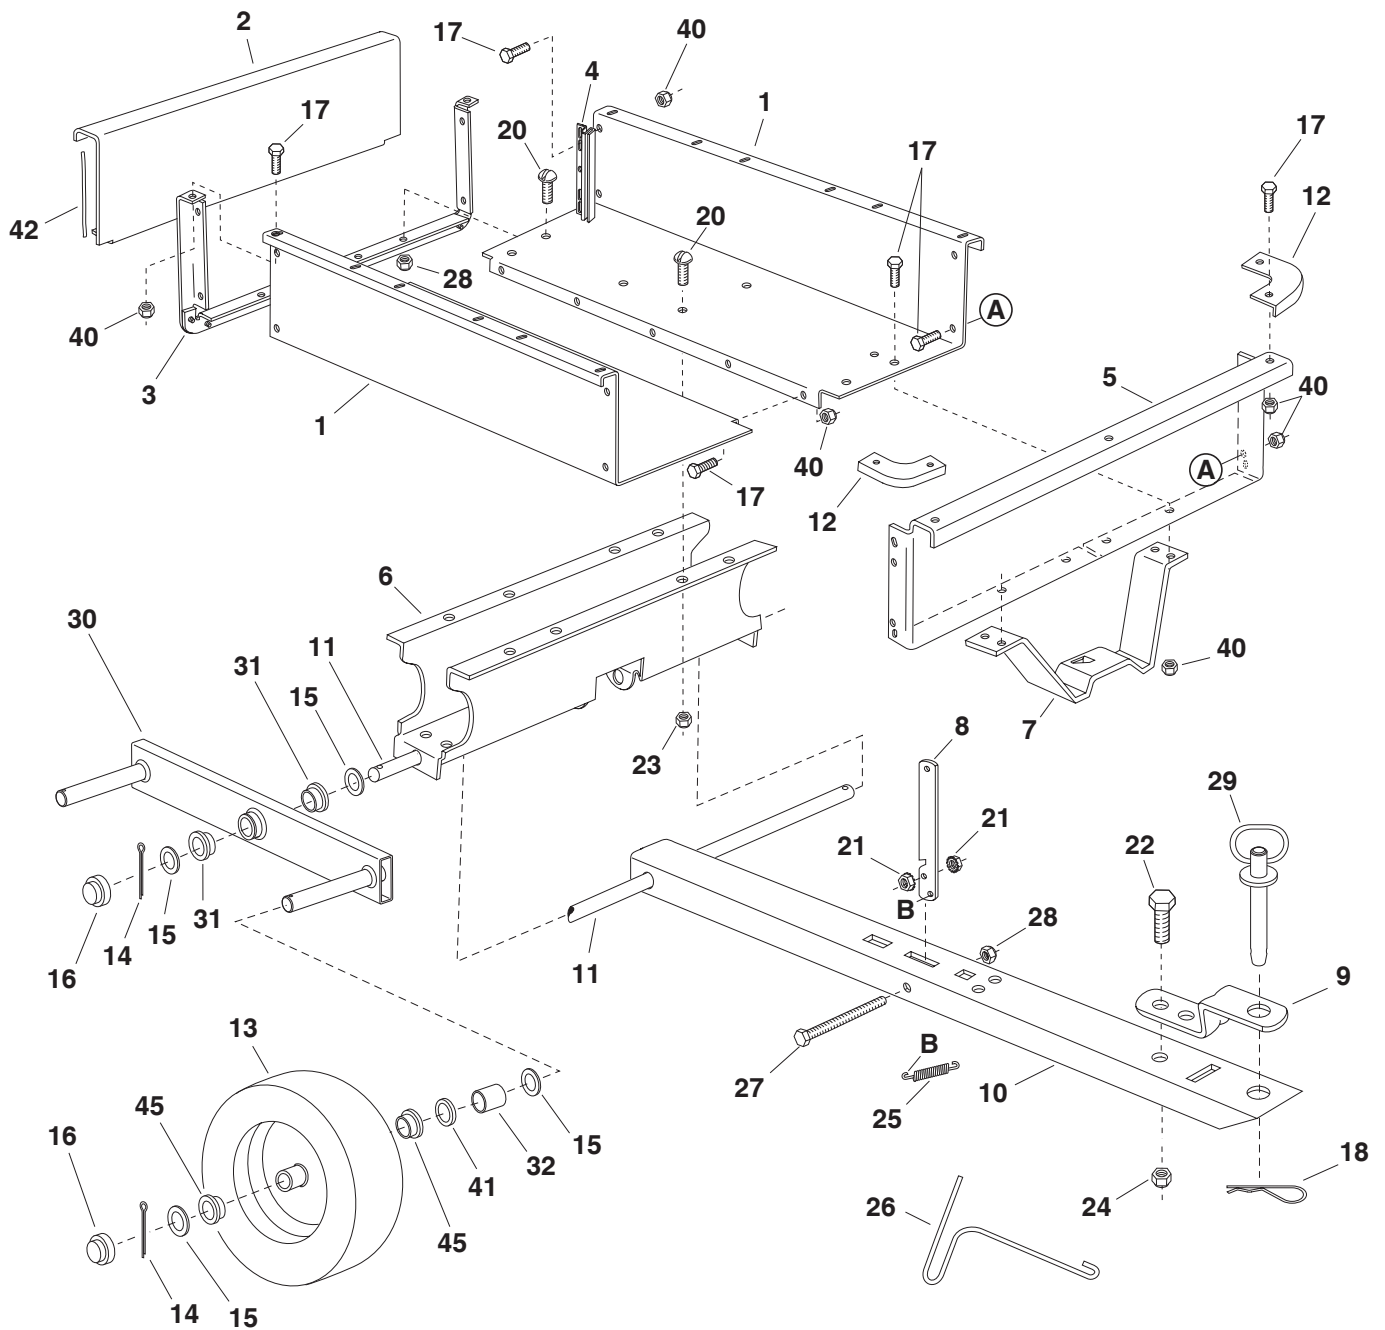

REPAIR PARTS FOR CART MODEL NO'S. 45-0350, 45-0351

REPAIR PARTS FOR CART MODEL NO'S. 45-0350, 45-0351

REF	PART NO	DESCRIPTION	45-0350	45-0351
1	25112	Cart Body	2	2
2	23502	Tailgate	1	1
3	62458	Tailgate Reinforcement Bracket	1	1
4	23548	Tailgate Guide	2	2
5	23492	Front Panel	1	1
6	25106	Wheel Support	1	1
7	24497	Latch Stand Bracket	1	1
8	24498	Latch Lock Lever	1	1
9	23014	Hitch Bracket	1	1
10	25114	Draw Bar Tongue	1	1
11	25107	Axle, 1" Dia.	1	1
12	23484	Front Corner Cap	2	2
13	43594	Wheel, 16/6.5" x 8.00 (45-0351)	—	4
	48906	Wheel, 18/9.5" x 8.00 (45-0350)	4	—
14	43093	Cotter Pin, 1/8" Dia. x 1-1/2" *	6	6
15	43601	Washer, Flat 1" (Thin)	20	20
16	43014	Hub Cap	6	6
17	43866	Hex Bolt, 1/4-20 x 5/8" *	21	25
18	43343	Hair Cotter Pin, 1/8 (#4) *	1	1
20	43814	Truss Hd. Bolt, 5/16-18 x 3/4" Lg. *	12	12
21	46980	Hex Nut, 5/16-18 (SEMS)	10	2
22	43001	Hex Bolt, 3/8-16 x 1" Lg. *	1	1
24	HA21362	Nylock Nut, 3/8-16 *	1	1
25	47408	Extension Spring	1	1
26	47622	Spring Puller Tool	1	1
27	47407	Hex Bolt, 5/16-18 x 4" *	1	1
28	47810	Nylock Nut, 5/16-18*	13	13
29	43884	Hitch Pin	1	1
30	64873	Walking Beam (Includes #44488)	2	2
31	44488	Wheel Bearing	4	4
32	46289	Spacer (45-0350)	4	—
	44678	Spacer (45-0351)	—	4
33	25111	Rail Brace	7	—
34	44481	Vinyl Cap	2	—
35	44947	Curved Hd. Bolt, 5/16-18 x 1-5/8"	8	—
38	43012	Hex Bolt, 1/4-20 x 3/4"	13	—
39	43088	Flat Washer, 1/4"	13	—
40	47189	Nylock Nut, 1/4"	34	25
41	1540-58	Washer, 1.03" x 1.38" x .120" (Thick)	4	—
42	48949	Protective Edging Strip	2	—
43	48951	Front Rail	1	—
44	48950	Side Rail	2	—
45	44488	Wheel Bearing (#43594 Wheel)	—	8
	65408	Wheel Bearing Kit (#48906 Wheel)	4	—
46	43081	Flat Washer, 5/16"	2	—
	48902	Owner's Manual	1	1